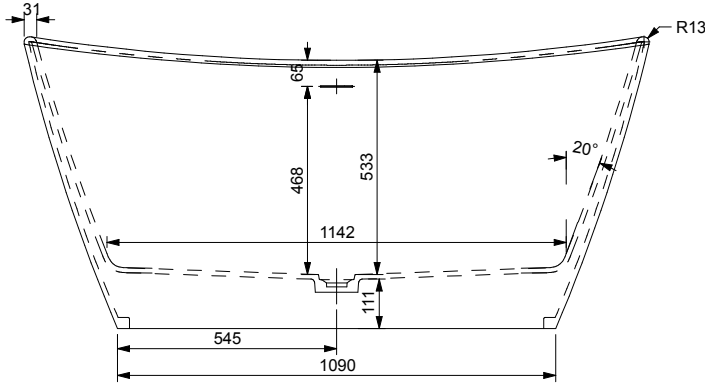

Purescape 748
AquateX™ Bathtub

Installation & Care Manual

Europe / International

Purescape 748

AquateX™ Bathtub

The item shown is included with the bathtub

Purescape 748

AquateX™ Bathtub