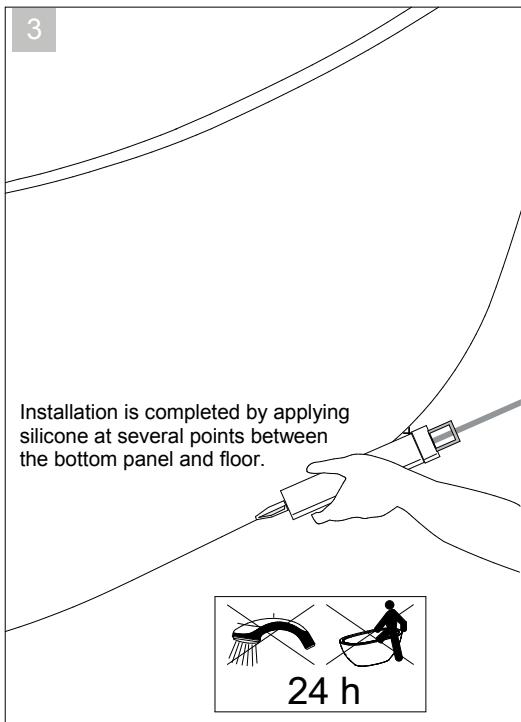

Purescape 748

AquateX™ Bathtub

aquatica®
Function, Form & Fashion