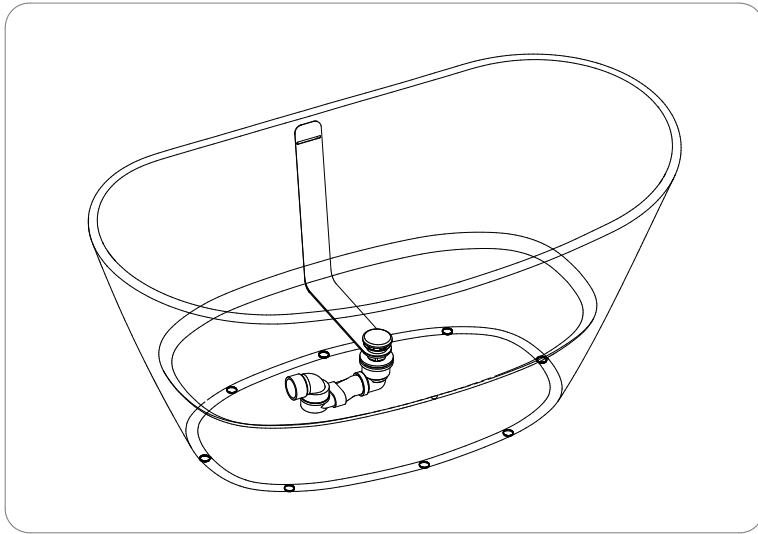

Purescape 748
AquateX™ Bathtub

Installation & Care Manual

Europe / International

Purescape 748

AquateX™ Bathtub

The item shown is included with the bathtub

Purescape 748

AquateX™ Bathtub

aquatica®
Function, Form & Fashion

Purescape 748

AquateX™ Bathtub

aquatica®
Function, Form & Fashion

Purescape 748 - Maintenance Instructions

Purescape 748 - Инструкция по уходу

Purescape 748 - Installation & Entretien