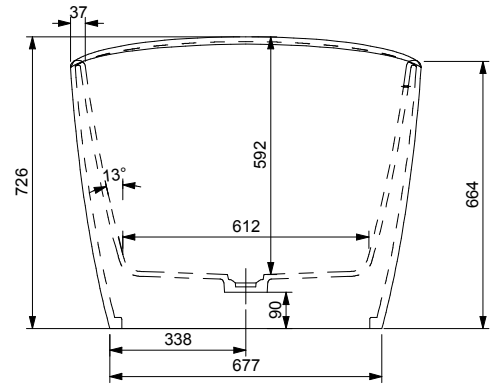

Purescape 748
AquateX™ Bathtub

Installation & Care Manual

Europe / International

Purescape 748

AquateX™ Bathtub

The item shown is included with the bathtub

Purescape 748

AquateX™ Bathtub