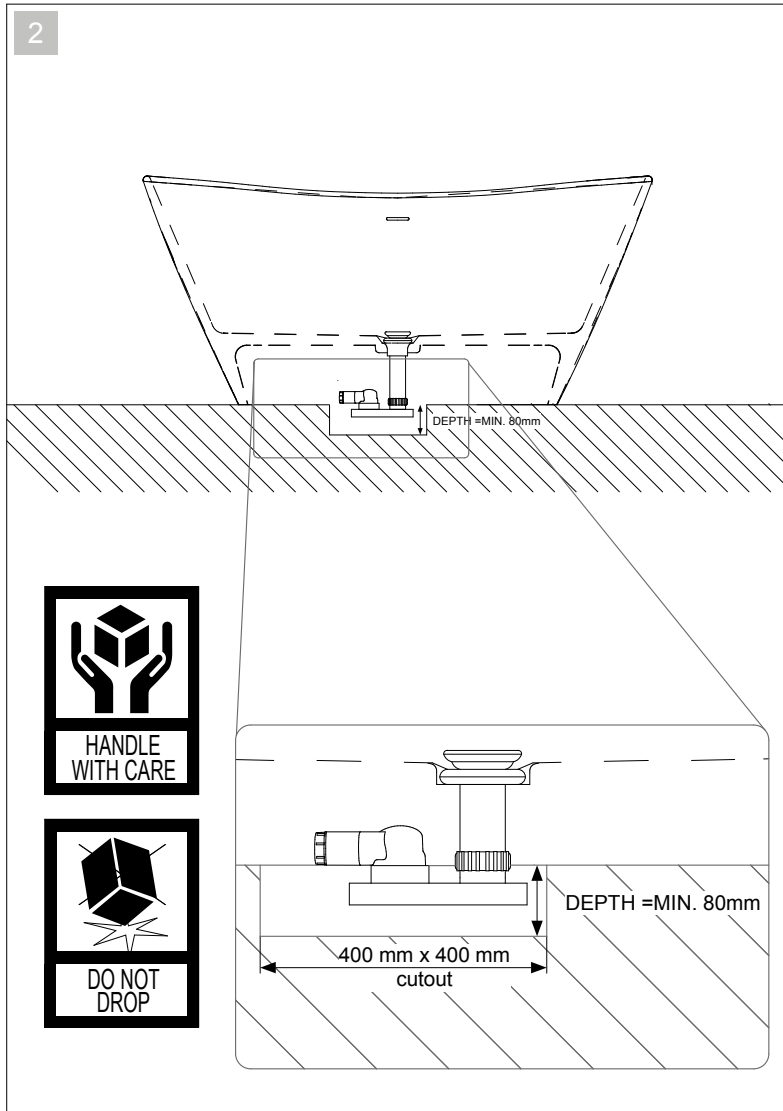

Purescape 748

AquateX™ Bathtub

aquatica®
Function, Form & Fashion