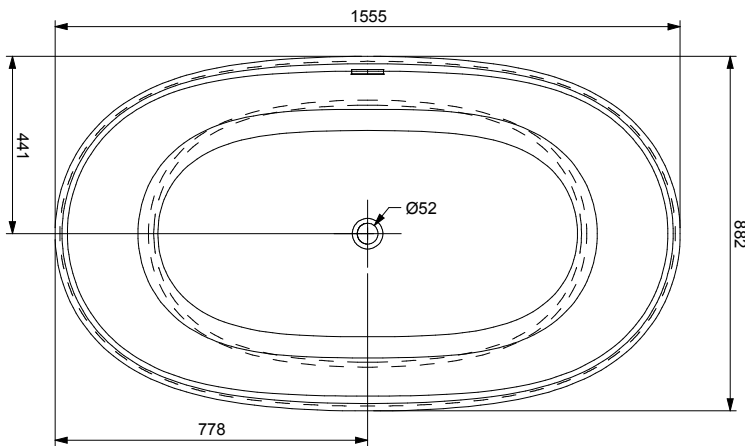

Purescape 748
AquateX™ Bathtub

Installation & Care Manual

Europe / International

Purescape 748

AquateX™ Bathtub

The item shown is included with the bathtub

Purescape 748

AquateX™ Bathtub