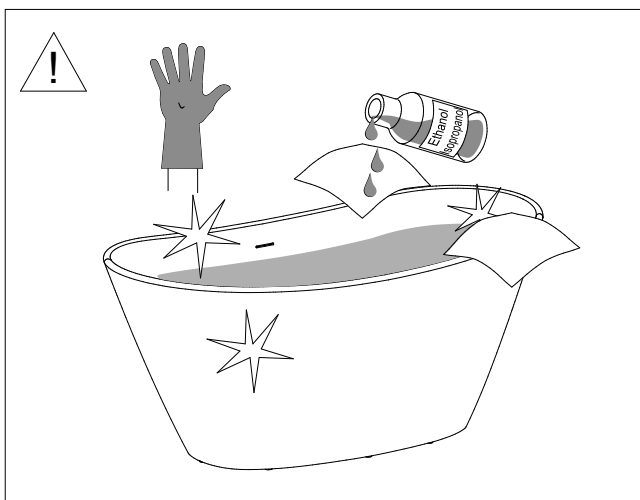

Purescape 748

AquateX™ Bathtub

aquatica®
Function, Form & Fashion