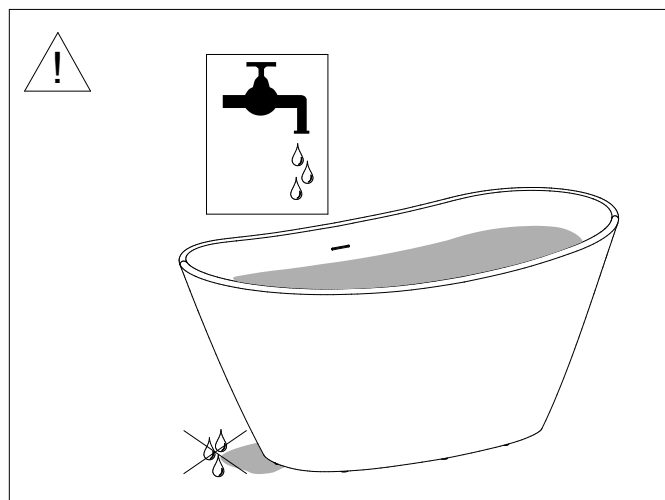

Purescape 748

AquateX™ Bathtub

aquatica®
Function, Form & Fashion