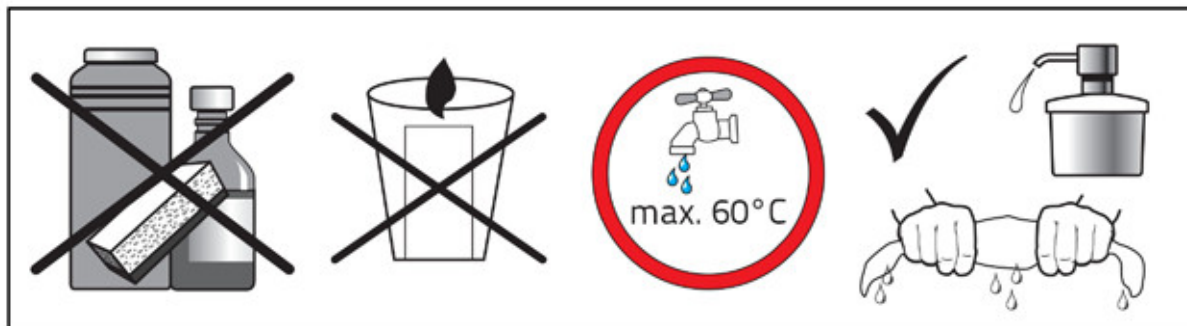

Purescape 748 - Manuale per il corretto mantenimento

Purescape 748 - Instrucciones para la correcta manutención

Maintenance Instructions

The smooth surface of your Purescape® AquateX™ Bathtub accumulates hardly any dirt, and can be maintained by simply cleaning with a soft cloth, using a mild detergent in water, then wiping over with a dry cloth.